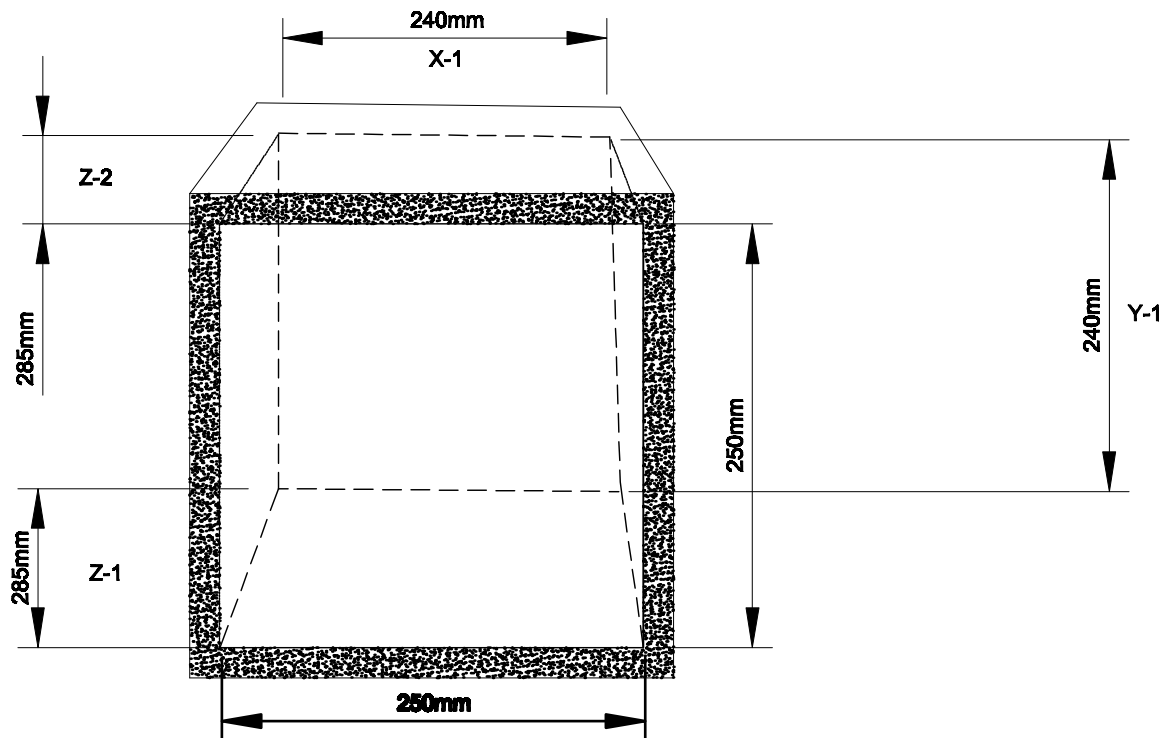

Appendix C to Bylaw 1565

Typical Columbarium Niche, Please note that the inside dimension tapers from 250mm (9-7/8") to 240mm(9-3/8") length of niche is 280mm (11")

Although the Town and the funeral home will assist the purchaser, It is the responsibility of Niche owner to purchase an urn that fits these dimensions

Title: **COLUMBARIUM
Niche detail**

Scale: NTS

Drawn By: GTG Date: Sept 28, 2007

Approved By: _____ Date: _____

File Name: Standard Drawing D-11-3

O:\ENGACAD dwg\CEMCEM BASE MAP