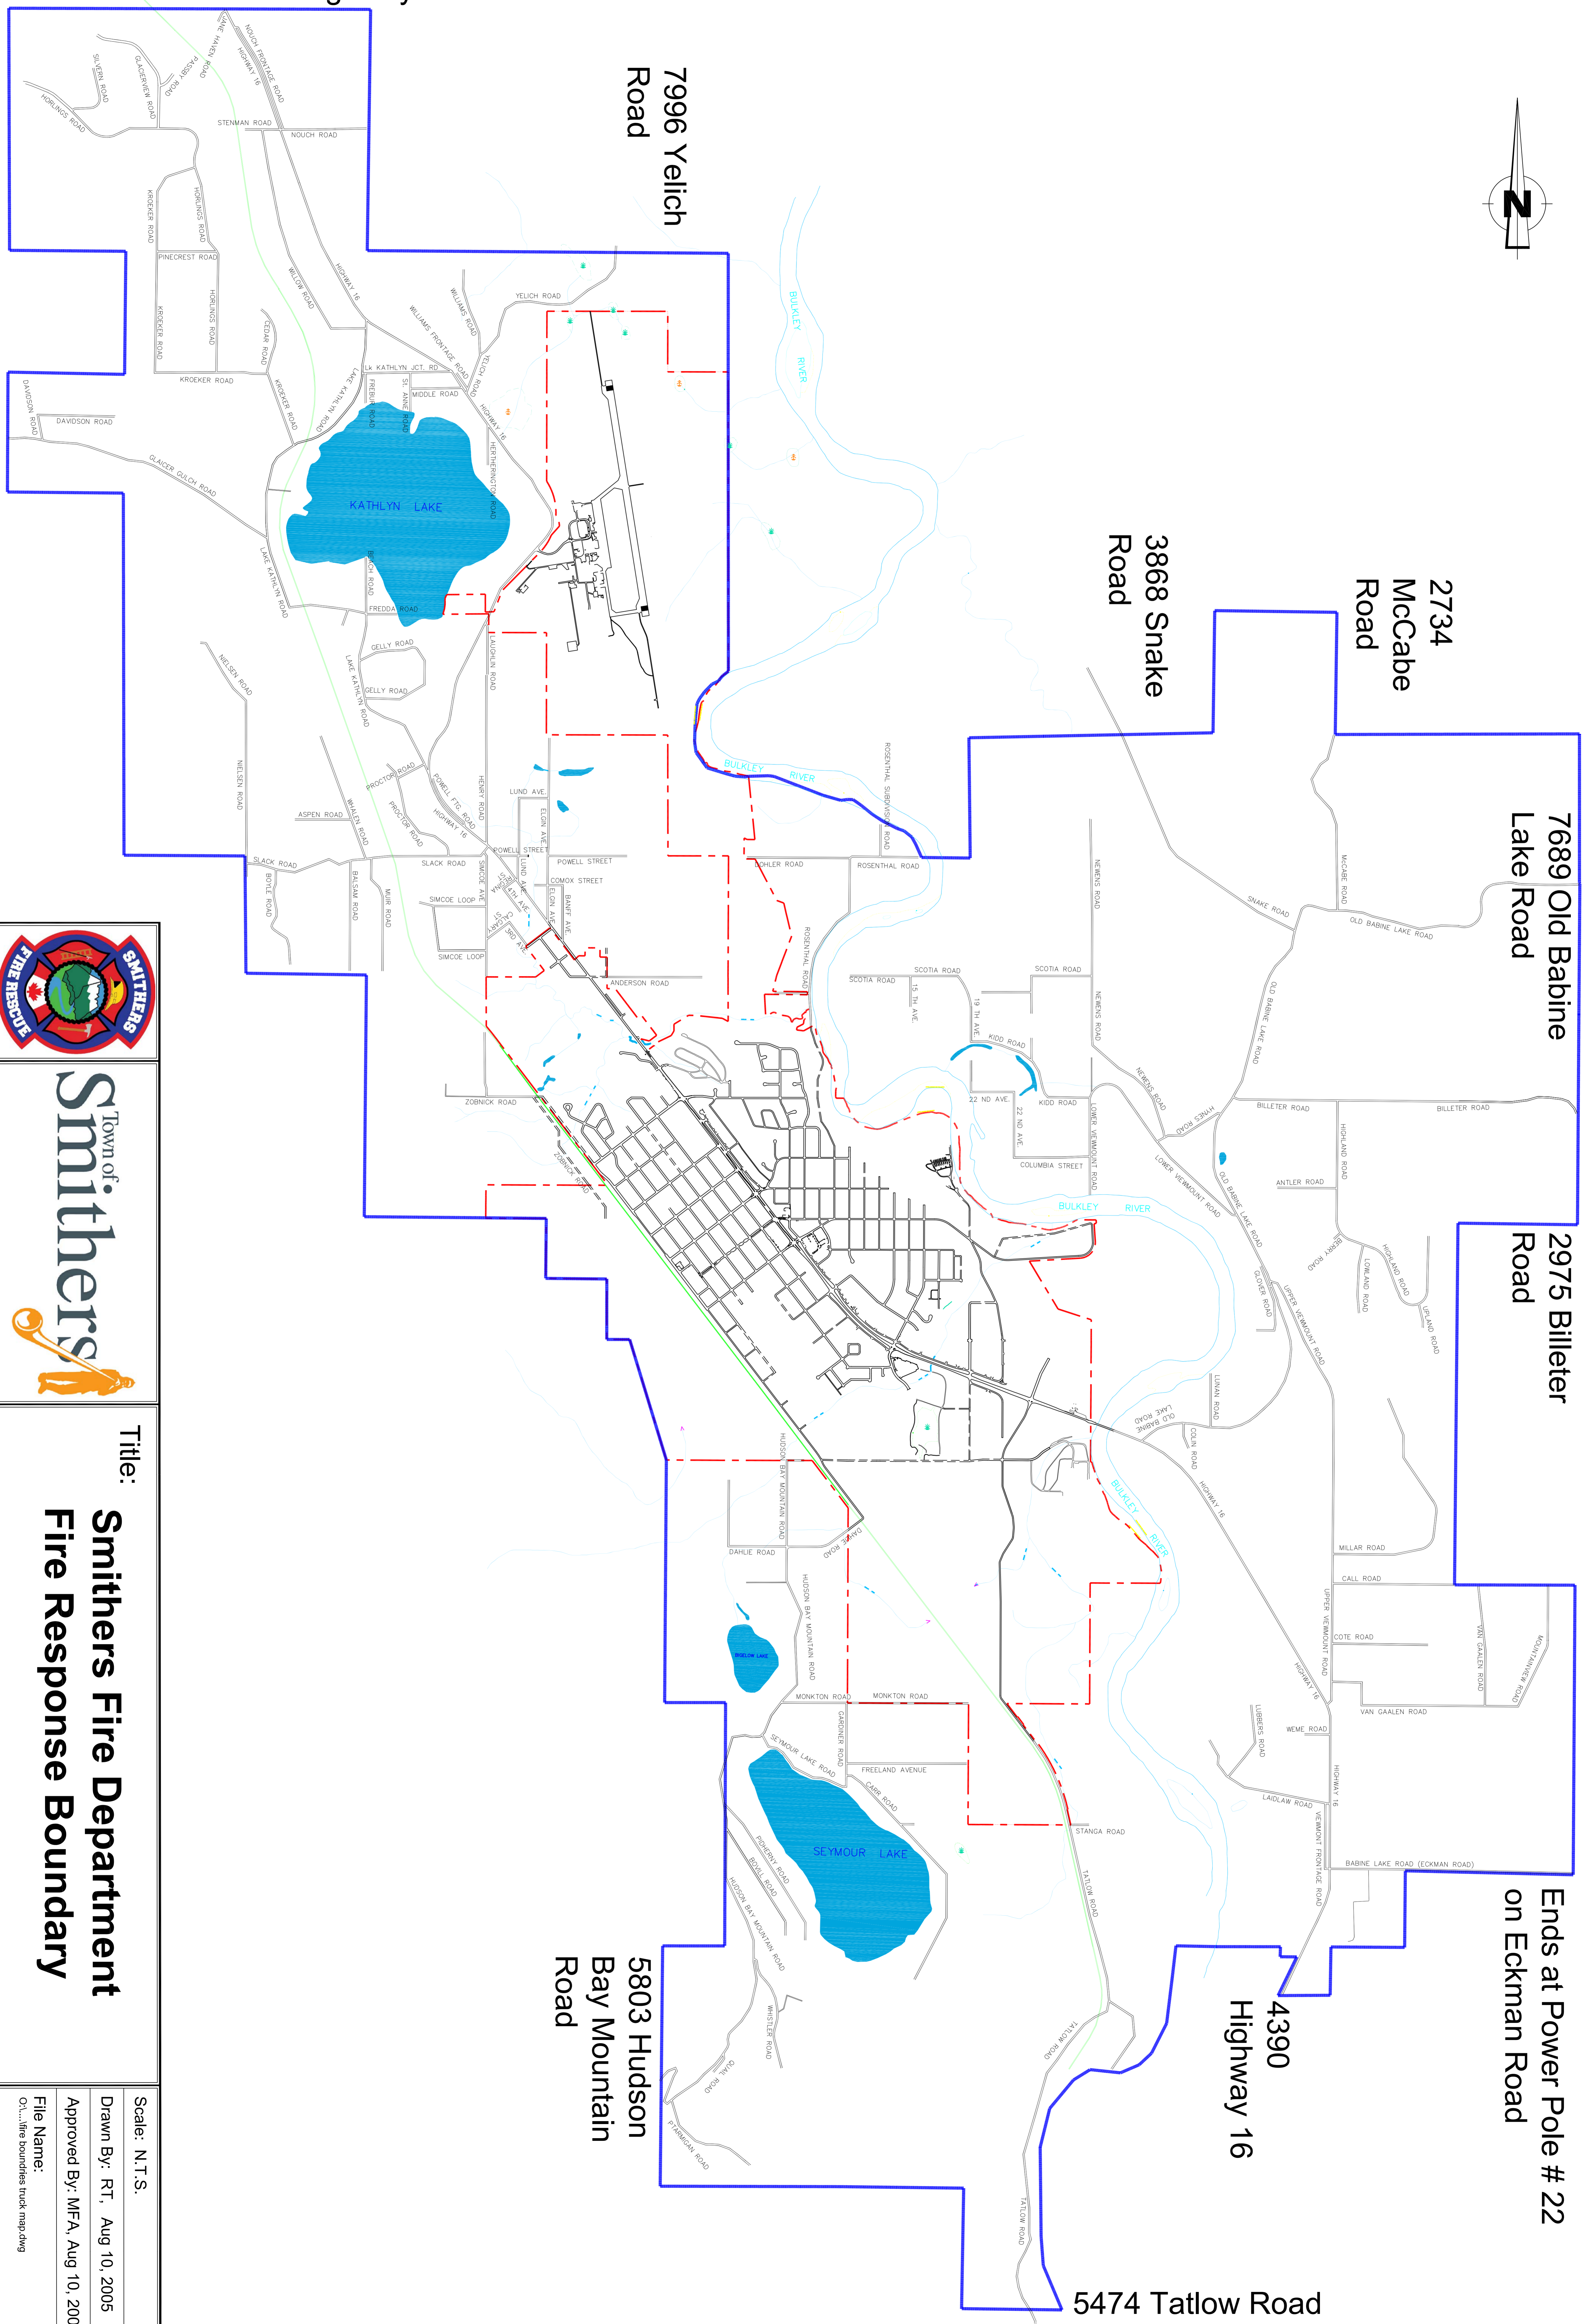

12195 Highway 16

7996 Yeilich Road

3868 Snake Road

2734 McCabe Road

7689 Old Babine Lake Road

2975 Billeter Road

Ends at Power Pole # 22 on Eckman Road

4390 Highway 16

5474 Tatlow Road

5803 Hudson Bay Mountain Road

Title: **Smithers Fire Department Fire Response Boundary**

Scale: N.T.S.

Drawn By: RT, Aug 10, 2005

Approved By: MFA, Aug 10, 2006

File Name: O:\...fire boundaries truck map.dwg