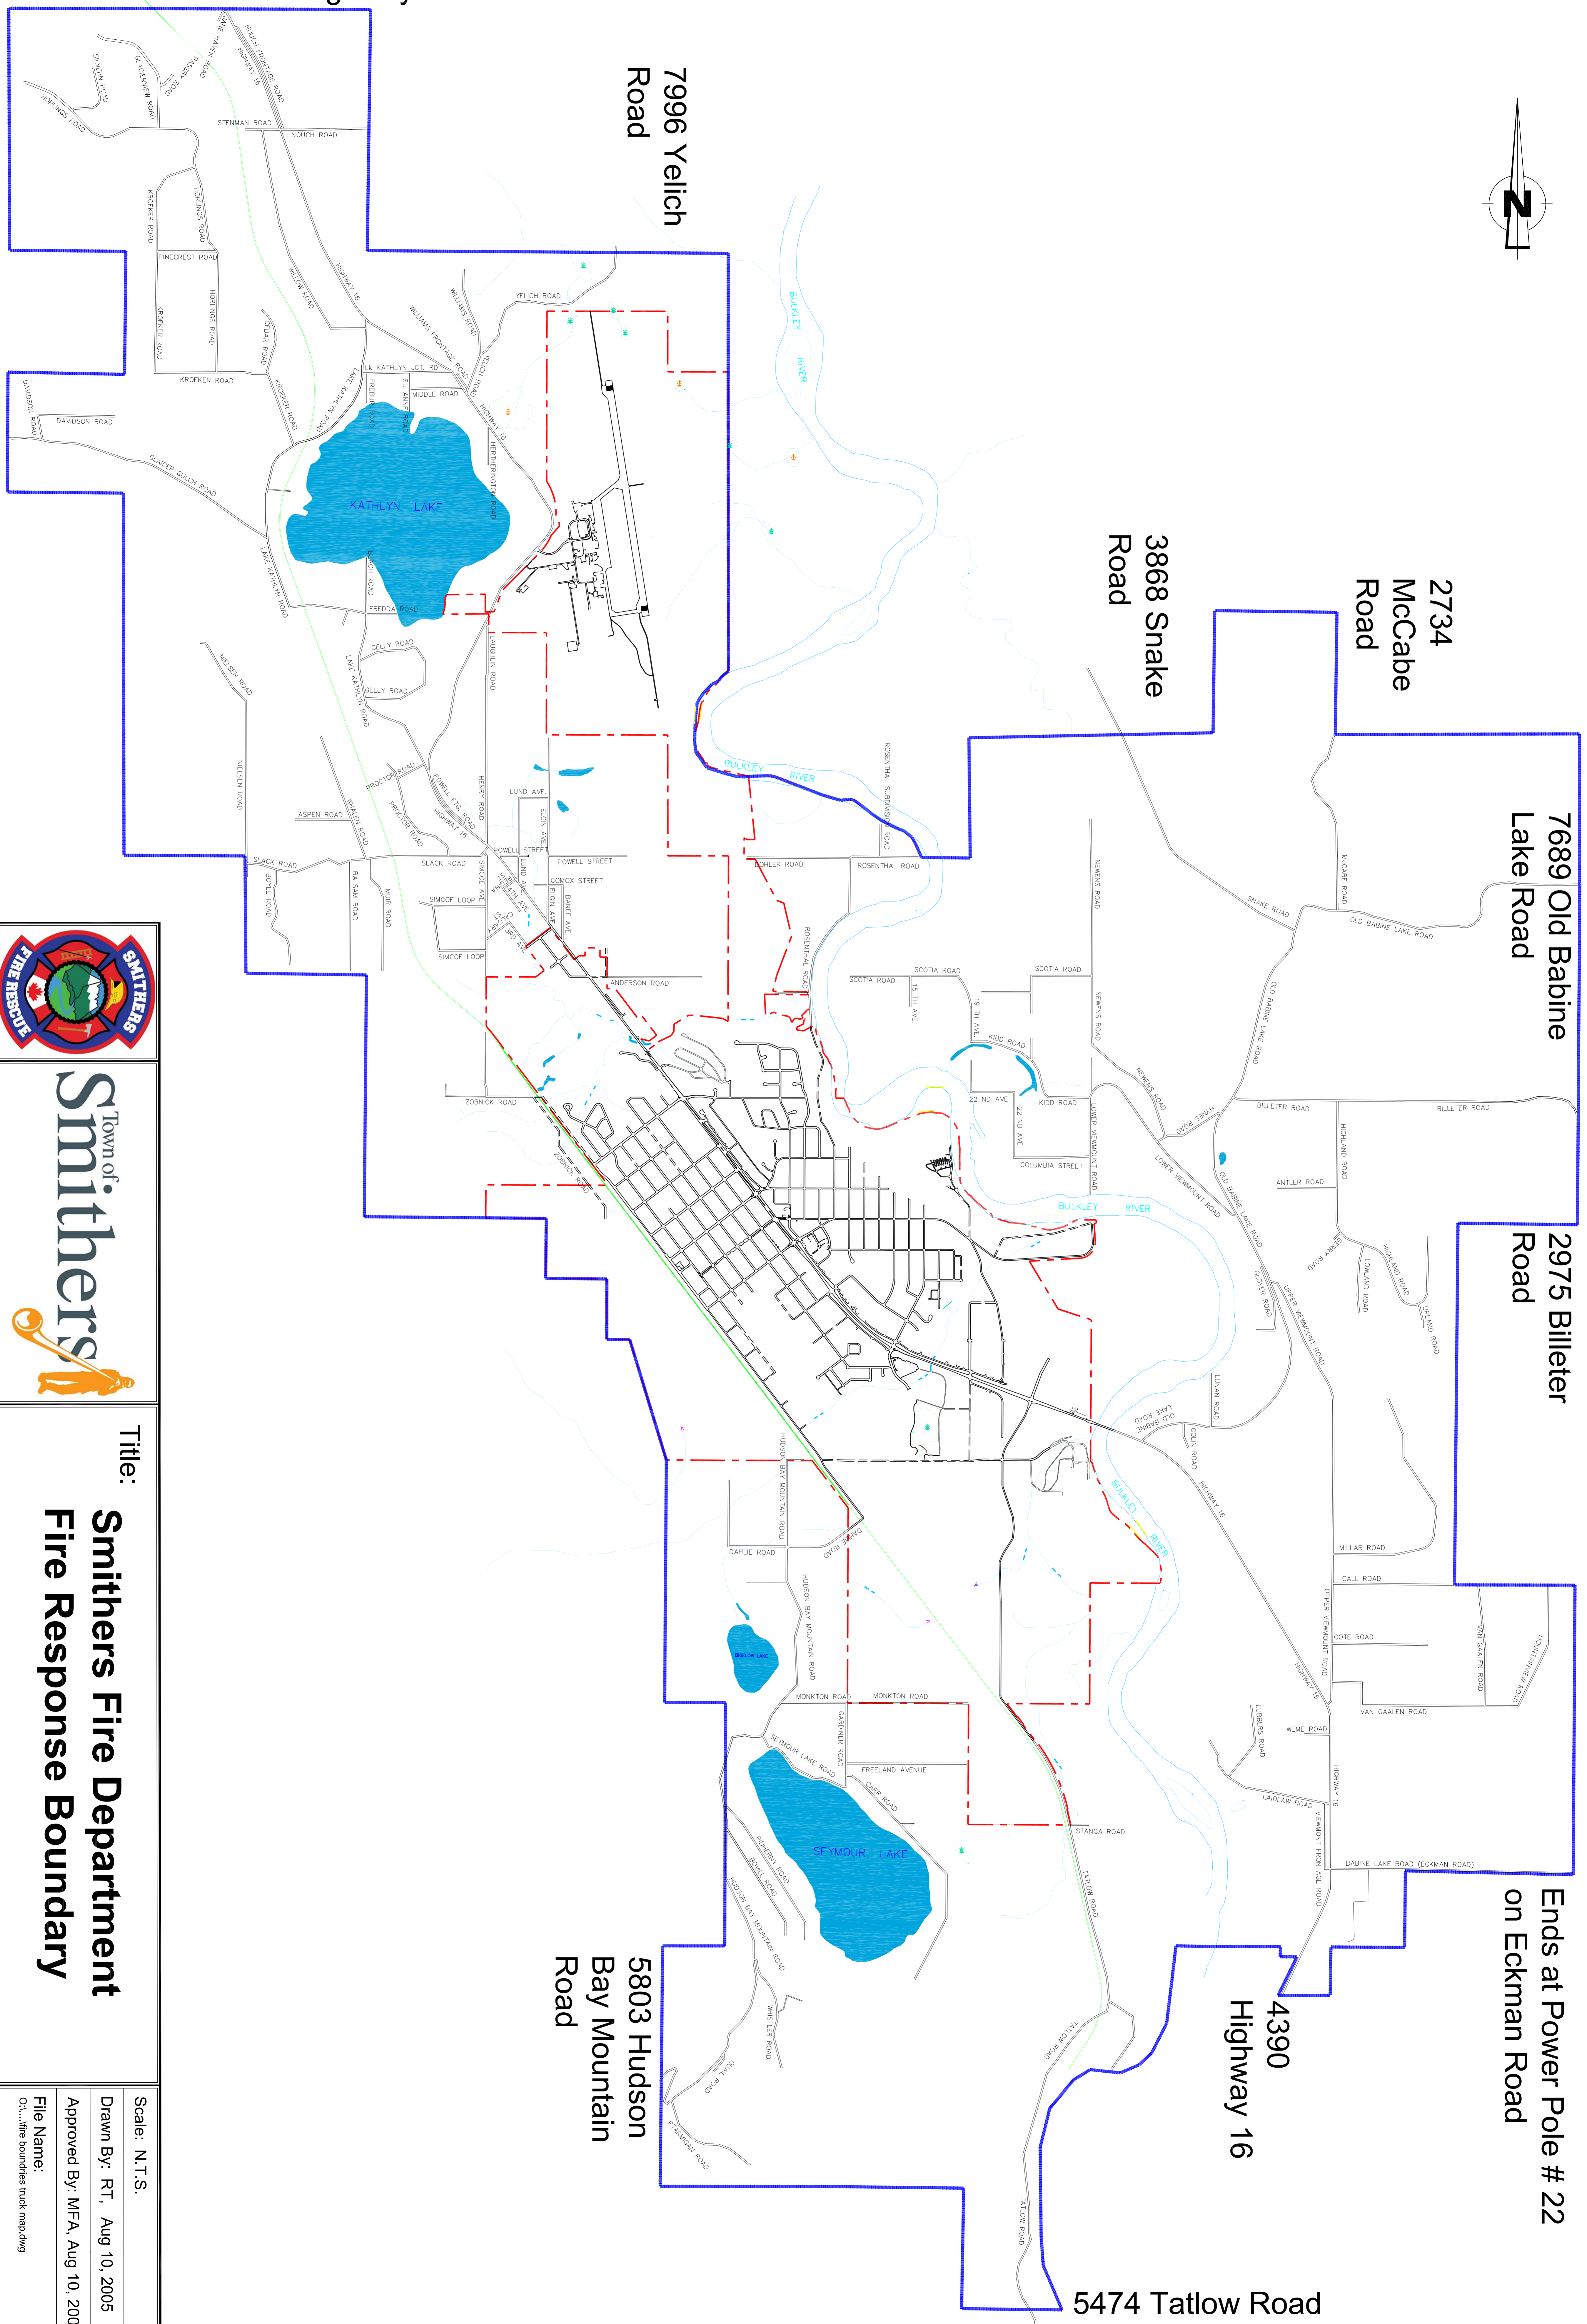

12195 Highway 16

7996 Yelich Road

3868 Snake Road

2734 McCabe Road

7689 Old Babine Lake Road

2975 Billeter Road

Ends at Power Pole # 22 on Eckman Road

4390 Highway 16

5474 Tatlow Road

5803 Hudson Bay Mountain Road

Title: **Smithers Fire Department Fire Response Boundary**

Scale: N.T.S.

Drawn By: RT, Aug 10, 2005

Approved By: MFA, Aug 10, 2006

File Name: O:\...fire boundaries truck map.dwg