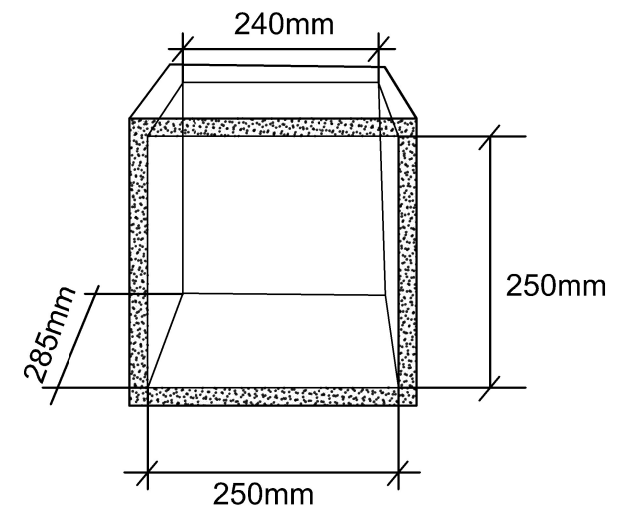

COLUMBARIUM A TO E
ARRANGEMENT

Notes:

- 1. Inside dimensions taper from 250mm (9-7/8") to 240mm(9-3/8").
- 2. Inside length of niche is 285mm (11-1/4").
- 3. Although the Town and the funeral home will assist the purchaser, It is the responsibility of niche owner to purchase an urn that fits these dimensions.
- 4. Max of two sets of cremains can be placed in each niche

INTERNAL NICHE
DIMENSIONS

TITLE:
TOWN OF SMITHERS CEMETERY
COLUMBARIUM ARRANGEMENT AND NICHE DIMENSIONS

LEGEND:

SCALE: Not to Scale	
DRAWN BY: A.O.H.	DATE: OCT. 2018
APPROVED BY:	DATE:
DRAWING PATH: O:\ENGINEERING\Autocad drawings\Cemetery\CEMETERY Master.dwg	